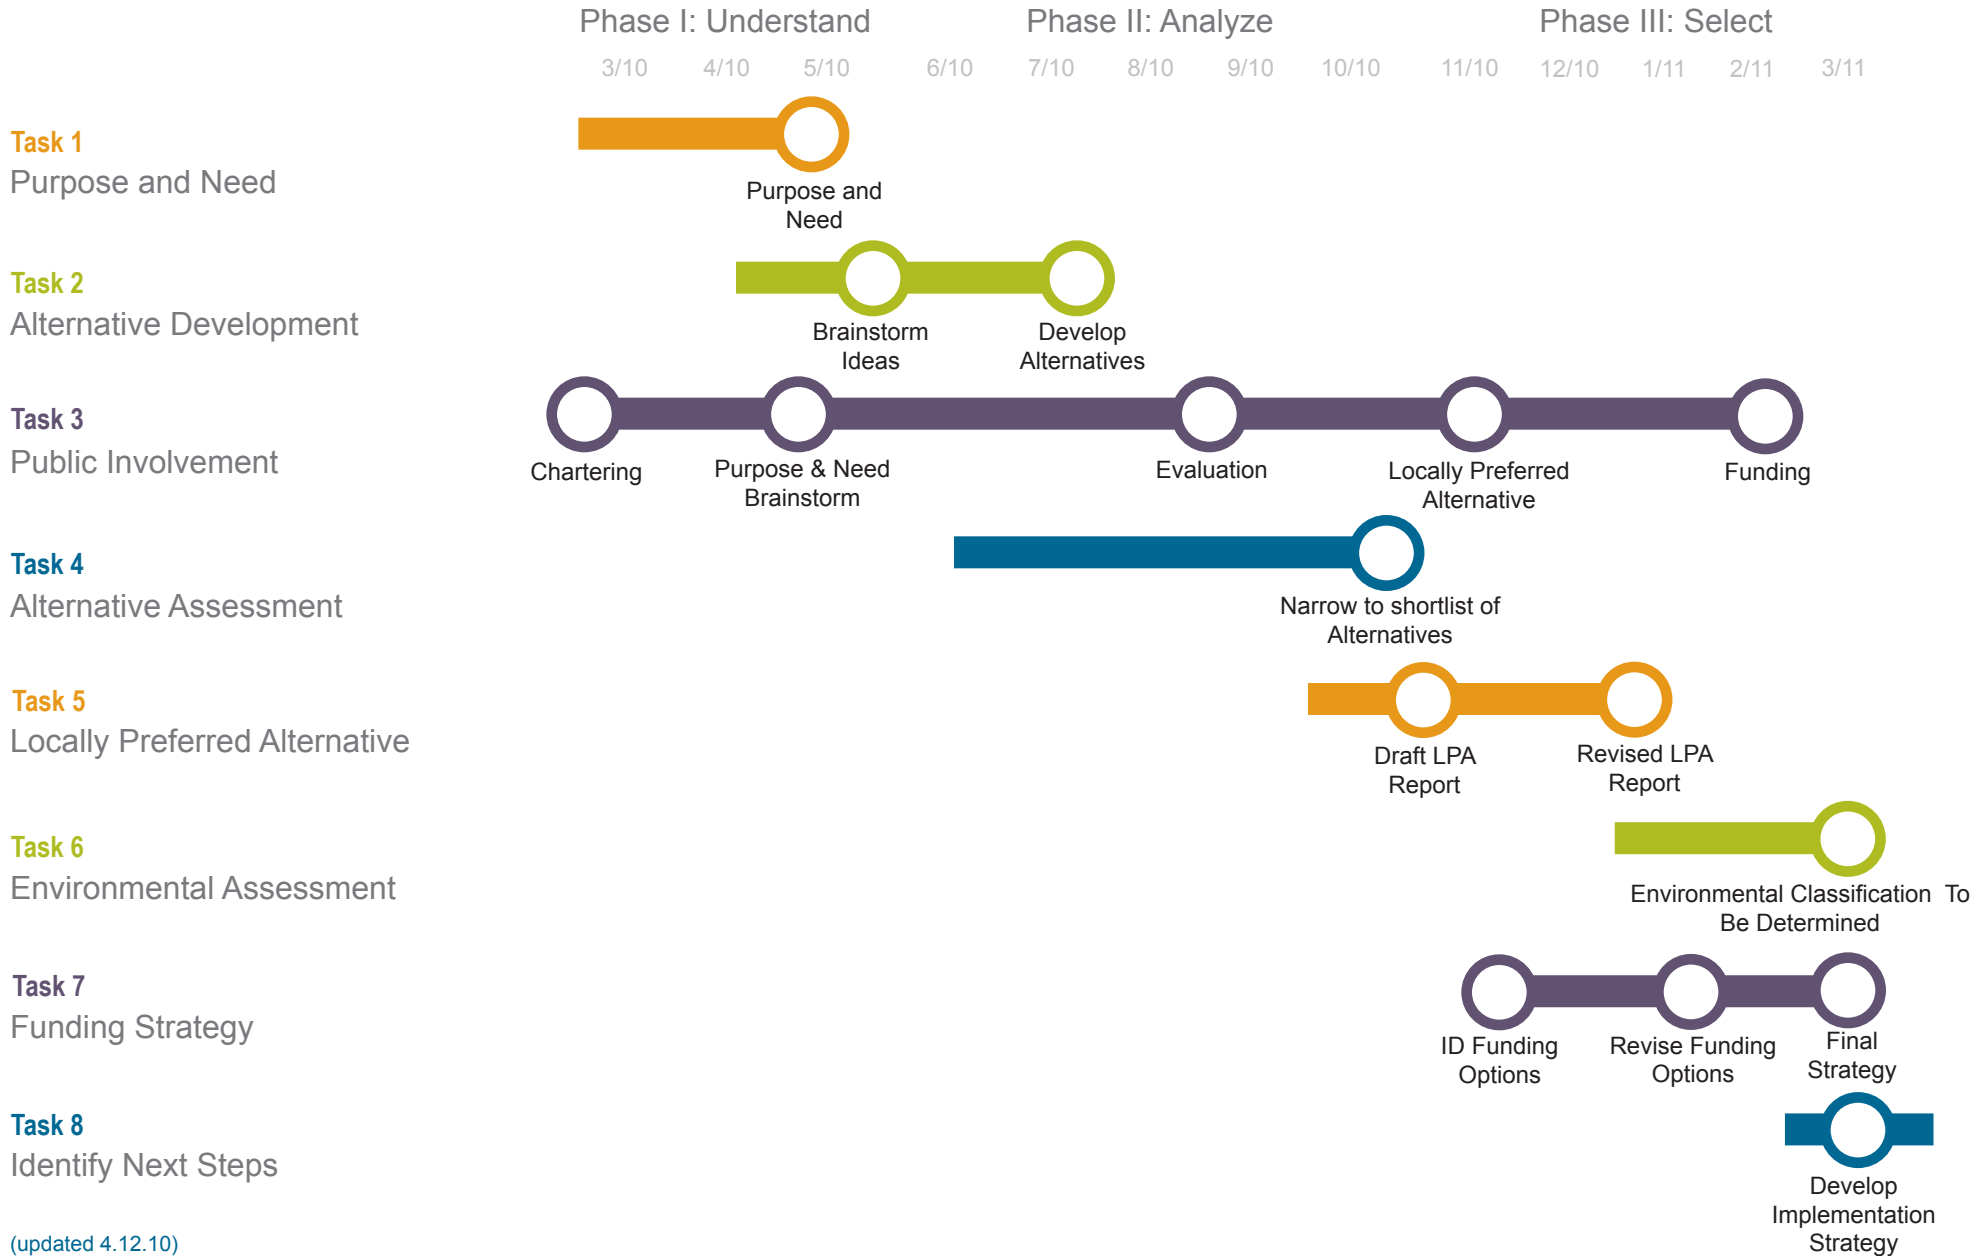

Central City Transit Alternative Analysis Timeline

(updated 4.12.10)